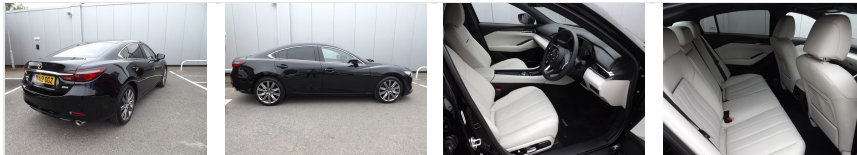

## 2019(19) Mazda Mazda6 2.5 GT Sport Nav+ 4dr Auto

**£30,995**

**MAZDA APPROVED USED CARS** 

Engine Size	<b>2.5 l</b>
Transmission	<b>Automatic</b>
Mileage	<b>1,425 miles</b>
Fuel Type	<b>Petrol</b>
Tax Cost	<b>£465</b>

### VEHICLE INFORMATION

Mileage	<b>1,425 miles</b>	Registered	<b>2019(19)</b>	Registration	<b>DX19OGZ</b>
Fuel Type	<b>Petrol</b>	Bodystyle	<b>Saloon</b>	Doors	<b>4</b>
Transmission	<b>Automatic</b>	Engine Size	<b>2.5 l</b>	Fuel Consumption	<b>42.2 mpg</b>
Exterior Colour	<b>Black</b>	Interior Trim	<b>N/A</b>	Previous Owners	<b>N/A</b>
Tax Band	<b>N/A</b>			Power BHP	<b>194 BHP</b>