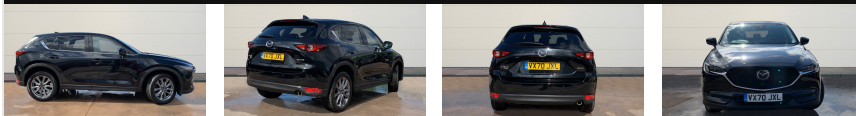

Featured

Available at

Brindley - Wolverhampton

VEHICLE INFORMATION

Mileage	10,580 miles	Registered	2020(70)	Registration	VX70JXL
Fuel Type	Diesel	Bodystyle	Estate	Doors	5
Transmission	Automatic	Engine Size	2.2 l	Fuel Consumption	51.4 mpg
Exterior Colour	Jet Black	Interior Trim	Black Leather	Previous Owners	1
Tax Band	F			Power BHP	184 HP

VEHICLE DESCRIPTION

1 Owner-AWD-AUTO-Safety Pack

ADDRESS

Stafford Street,
Wolverhampton,
West Midlands,
WV1 1NT

BUSINESS HOURS

Monday	09:00 - 18:30	Tuesday	09:00 - 18:30	Wednesday	09:00 - 18:30
Thursday	09:00 - 18:30	Friday	09:00 - 18:30	Saturday	09:00 - 17:30
Sunday	10:30 - 16:30				

MAZDA APPROVED USED BENEFITS

- Mazda Multi Point Inspection
- Independent Vehicle History and Mileage Check
- Full 12 month Mazda Unlimited Mileage Warranty
- 12 month UK and European Roadside Assistance
- Mazda Accident Aftercare
- 5 day drive away insurance
- 30 Day Exchange plan
- Mazda Finance Options
- Mazda Excess Return
- MOT Protection